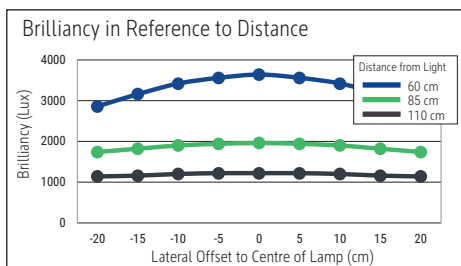

LED floor lamp MAULjura, dimmable

- **Stepless dimmer to adapt to the tasks and personal needs**
- **Powerful direct light for the work surface and indirect light for room lighting**
- **Professional floor lamp for the price-conscious**
- **Upward light dispersion 50 % and downward light dispersion 50 %**
- **Very economical: State of the art LED technology**
- **Designed by MAUL: Developed and constructed in Germany**
- **GS label for checked safety, technical safety concept Made by MAUL**
- Column and head made of high-quality aluminium
- Closed lamp head
- Convenient: Diffuser for reduction of shades
- Reduced glare to UGR <16 for fatigue-proof vision
- Guaranteed: No consumption in switch-off mode
- Practical: detachable mains cable makes it easier to set up the device
- Protection rating IP20
- Light source and operating device replaceable by an electrician
- Environmentally friendly recyclable packaging, free of plastic